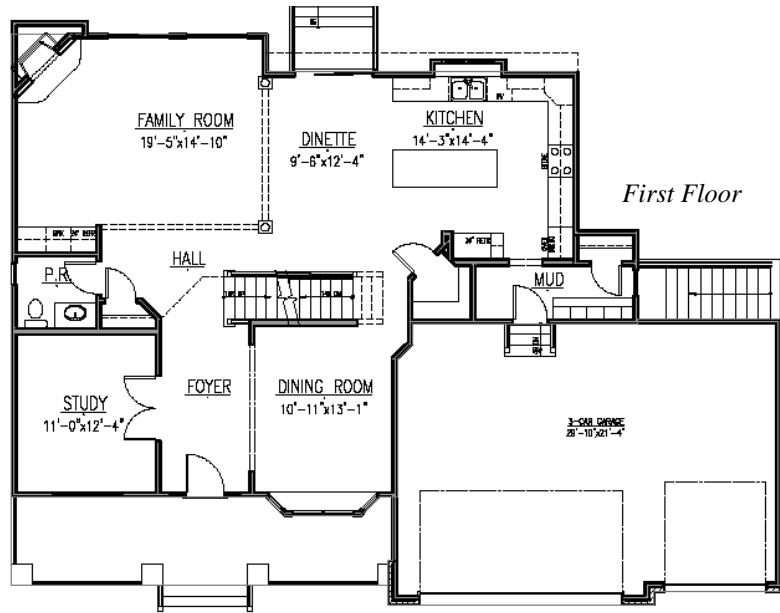

The Ryssa

Offered in: 3000, 3200, 3500 sq/ft ~ 4 Bedroom ~ 3.5 Baths ~ 3 Car Garage

Alternate Elevation

Alternate Elevation

Ask Us to Customize
ANY Plan for YOU!

Visit Us:

Our Model/Sales Center is located in Plainfield, IL at 26104 Stewart Ridge Drive between 127th street & 119th street on Heggs Road in the New Stewart Ridge Subdivision.

First Floor

(Shown in 3200 s/f)

Second Floor

Virtual Tours @ www.christynhomes.com

Call: 630-728-1611

“Building Homes as Our Own, One Family at a Time...”