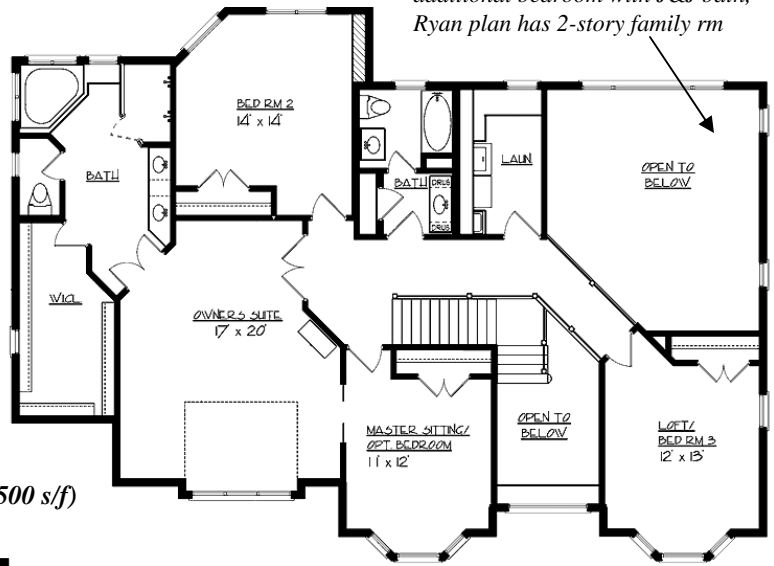

The Ryan (II)

Alternate Elevation

Alternate Elevation

Offered in: 3200, 3500, 3800 sq/ft ~ 4 Bedroom ~ 3.5 Baths ~ 3 Car Garage

Ask Us to Customize
ANY Plan for YOU!

Visit Us:

Our Model/Sales Center is located in Plainfield, IL at 26104 Stewart Ridge Drive between 127th street & 119th street on Heggs Road in the New Stewart Ridge Subdivision.

Ryan II has Media/Bonus Rm or additional bedroom with J&J bath, Ryan plan has 2-story family rm

Second Floor

(Shown in 3500 s/f)

First Floor

Virtual Tours @ www.christynhomes.com

Call: 630-728-1611

"Building Homes as Our Own, One Family at a Time..."