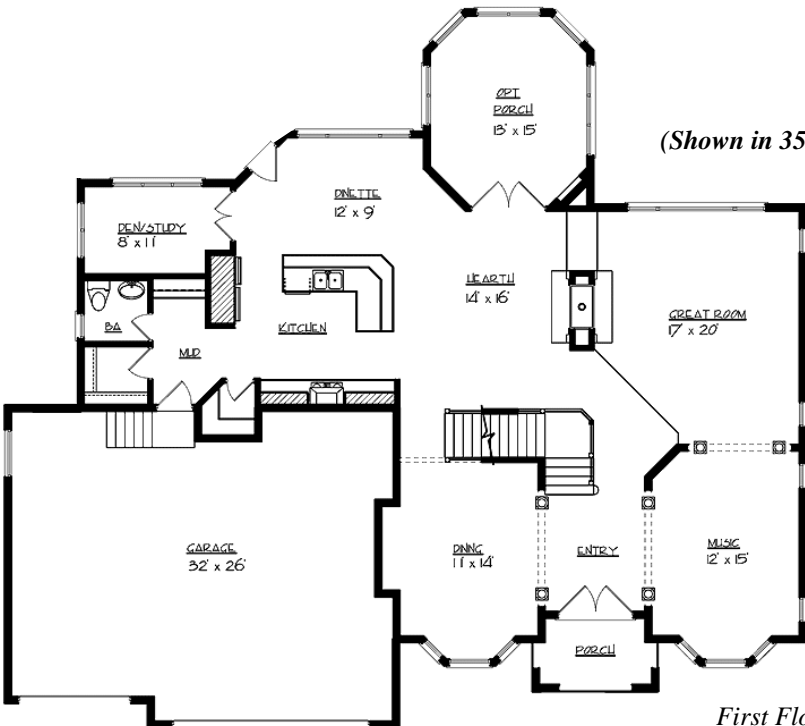

The Ryan (II)

Alternate Elevation

Alternate Elevation

Offered in: 3200, 3500, 3800 sq/ft ~ 4 Bedroom ~ 3.5 Baths ~ 3 Car Garage

Ask Us to Customize
ANY Plan for YOU!

Visit Us:

Our Model/Sales Center is located in Plainfield, IL at 26104 Stewart Ridge Drive between 127th street & 119th street on Heggs Road in the New Stewart Ridge Subdivision.

Ryan II has Media/Bonus Rm or additional bedroom with J&J bath, Ryan plan has 2-story family rm

Second Floor

(Shown in 3500 s/f)

First Floor

Virtual Tours @ www.christynhomes.com

Call: 630-728-1611

"Building Homes as Our Own, One Family at a Time..."