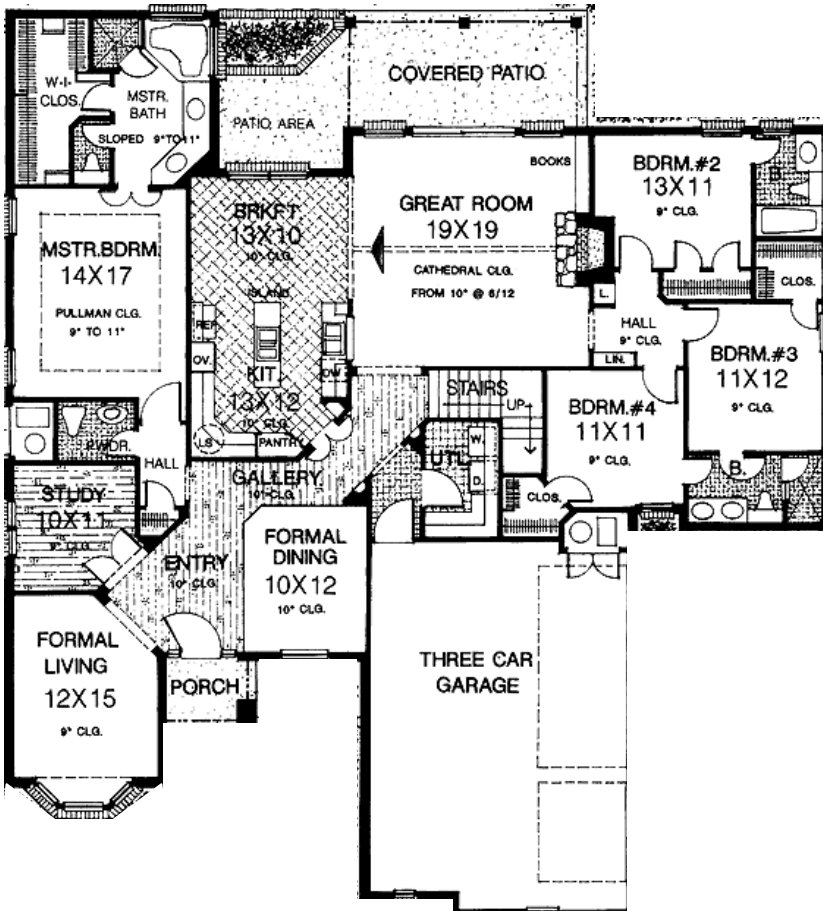

The Natalie

Offered in: 2500,2700, 3000 sq/ft ~ 4 Bedroom ~ 3.5 Baths ~ 3 Car Garage

Alternate Elevation

Alternate Elevation

(Shown in 2700 sf)

Ask Us to Customize
ANY Plan for YOU!

Visit Us:

Our Model/Sales Center is located in Plainfield, IL at 26104 Stewart Ridge Drive between 127th street & 119th street on Heggs Road in the New Stewart Ridge Subdivision.