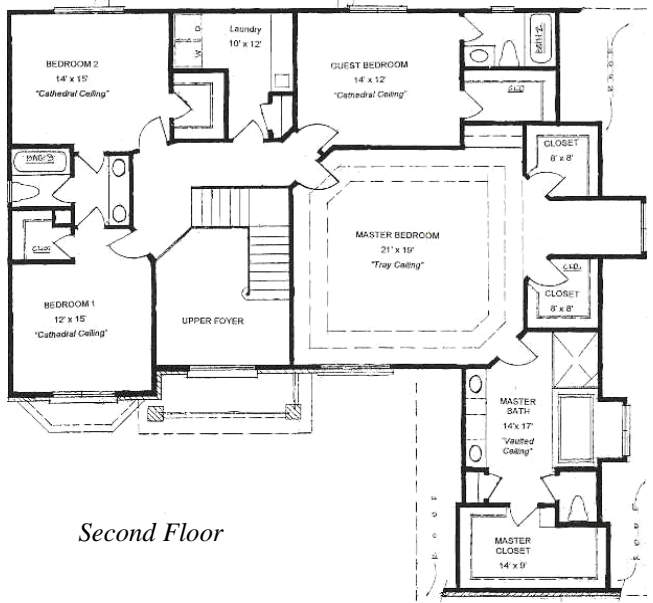

Visit Us:

Our Model/Sales Center is located in Plainfield, IL at 26104 Stewart Ridge Drive between 127th street & 119th street on Higgs Road in the New Stewart Ridge Subdivision.

Ask Us to Customize ANY Plan for YOU!