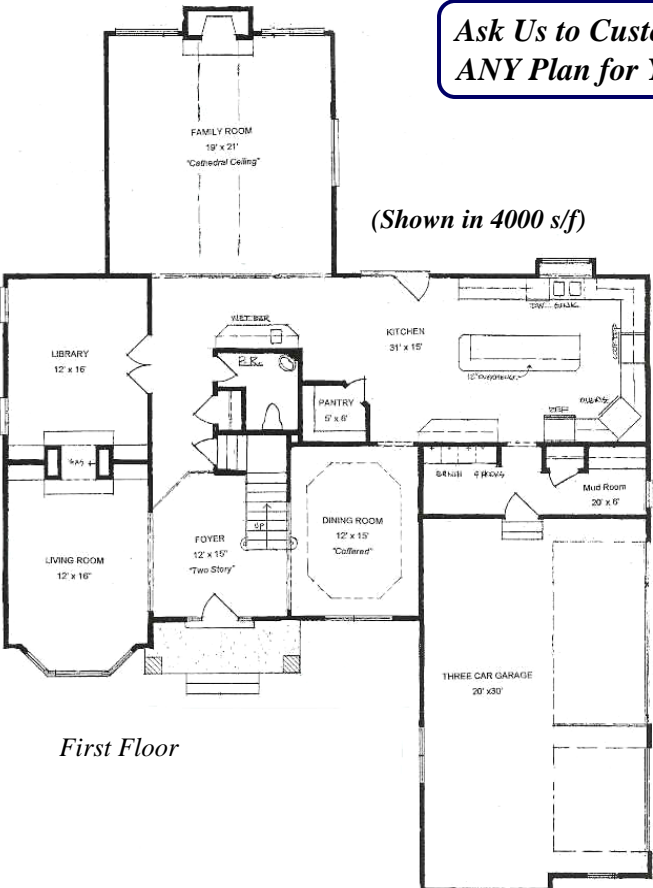

Visit Us:

Our Model/Sales Center is located in Plainfield, IL at 26104 Stewart Ridge Drive between 127th street & 119th street on Higgs Road in the New Stewart Ridge Subdivision.

Ask Us to Customize ANY Plan for YOU!