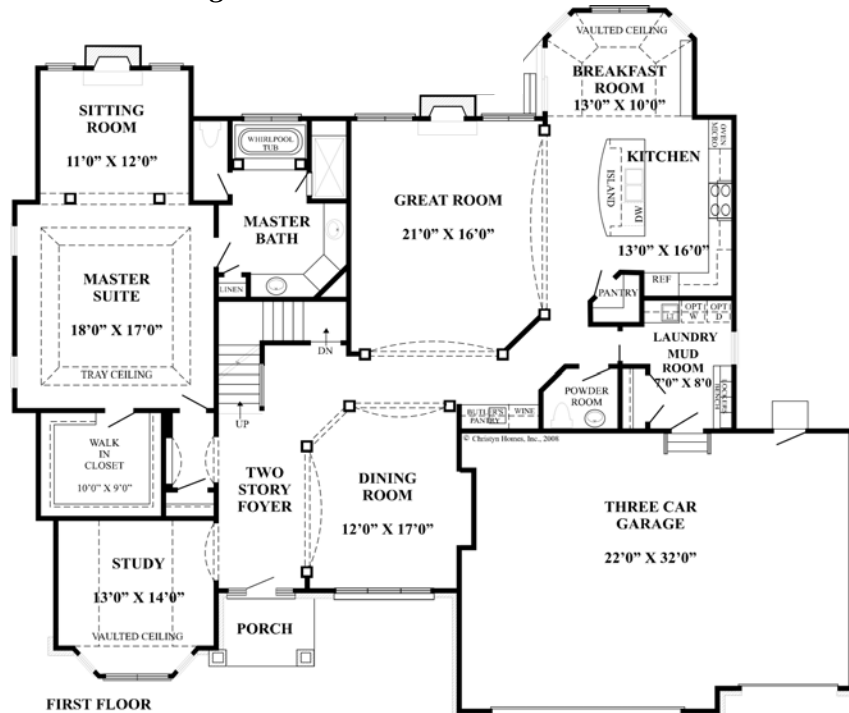

The Kevin (II)

Alternate Elevation

Alternate Elevation

Offered in: 3900 & 4300 sq/ft ~ 4 Bedroom ~ 3.5 Baths ~ 3 Car Garage

Ask Us to Customize ANY Plan for YOU!

Visit Us:

Our Model/Sales Center is located in Plainfield, IL at 26104 Stewart Ridge Drive between 127th street & 119th street on Heggs Road in the New Stewart Ridge Subdivision.