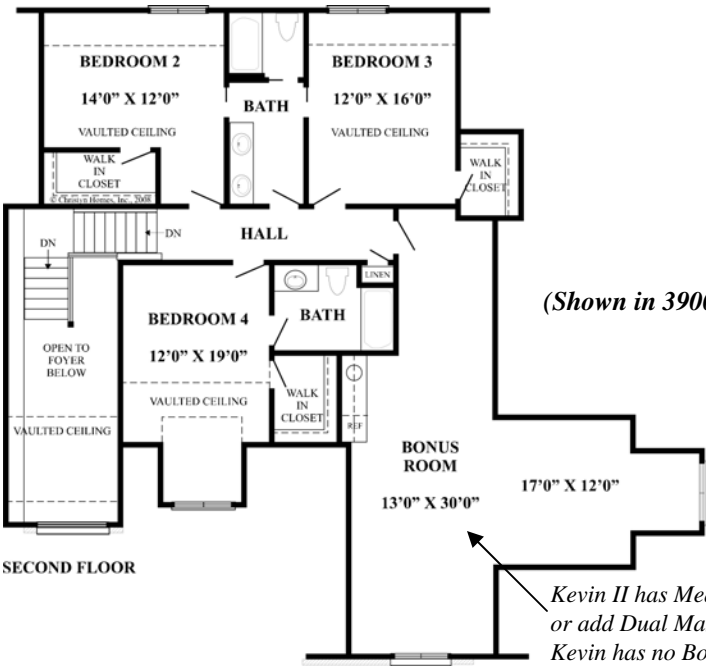

The Kevin (II)

Alternate Elevation

Alternate Elevation

Offered in: 3900 & 4300 sq/ft ~ 4 Bedroom ~ 3.5 Baths ~ 3 Car Garage

Ask Us to Customize ANY Plan for YOU!

Visit Us:

Our Model/Sales Center is located in Plainfield, IL at 26104 Stewart Ridge Drive between 127th street & 119th street on Heggs Road in the New Stewart Ridge Subdivision.