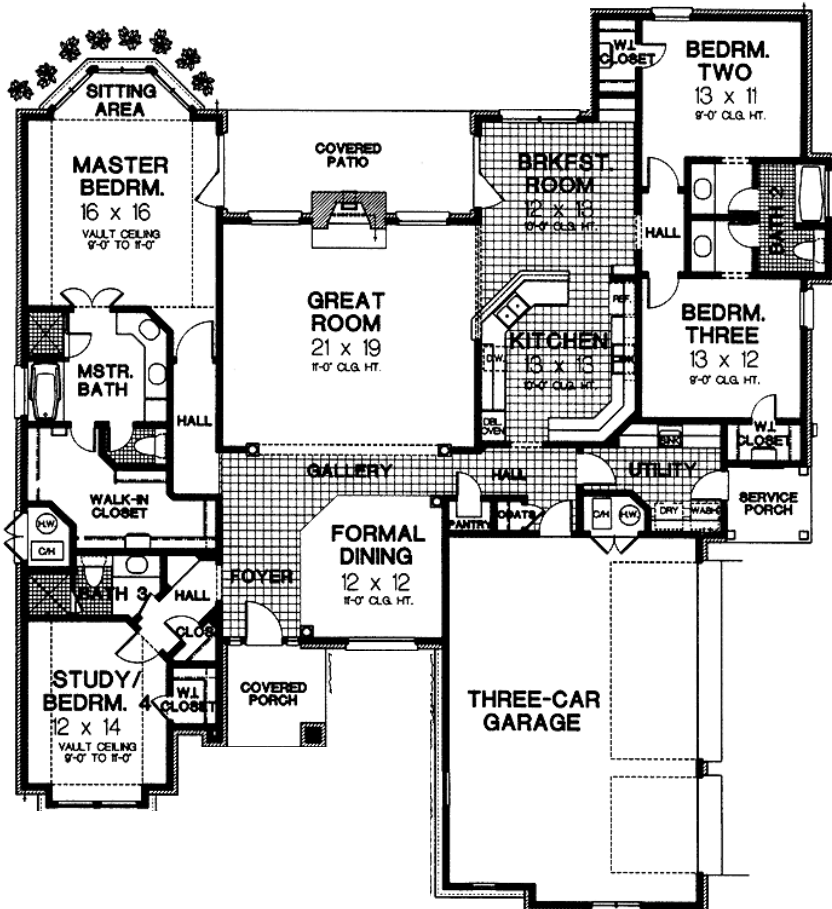

The Kelly

Alternate Elevation

Alternate Elevation

Offered in: 2500, 2700, 3000 sq/ft ~ 4 Bedroom ~ 3 Baths ~ 3 Car Garage

(Shown in 2700 s/f)

Ask Us to Customize
ANY Plan for YOU!

Visit Us:

Our Model/Sales Center is located in Plainfield, IL at 26104 Stewart Ridge Drive between 127th street & 119th street on Heggs Road in the New Stewart Ridge Subdivision.