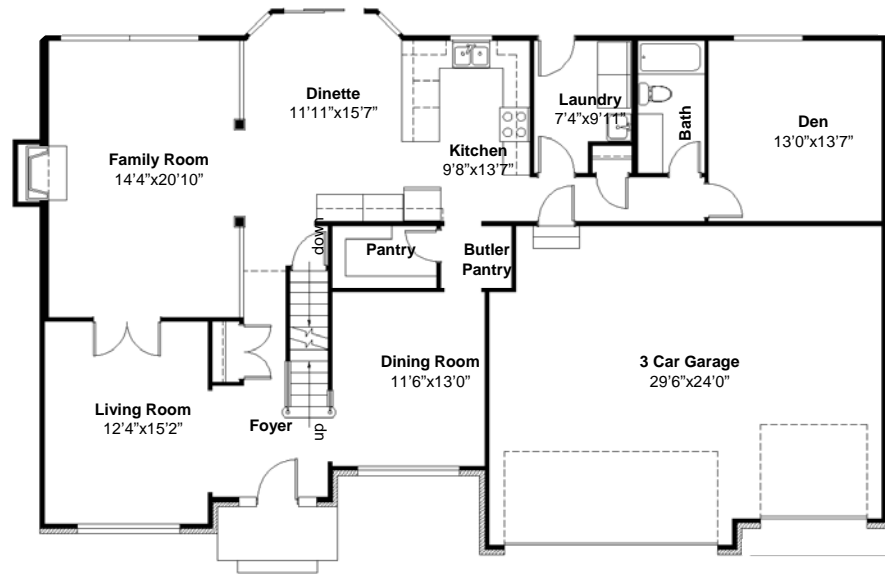

First Floor

(Shown in 2700 s/f)