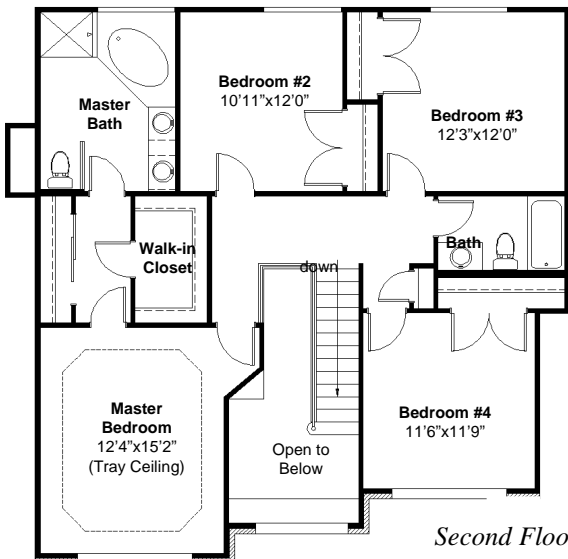

Second Floor