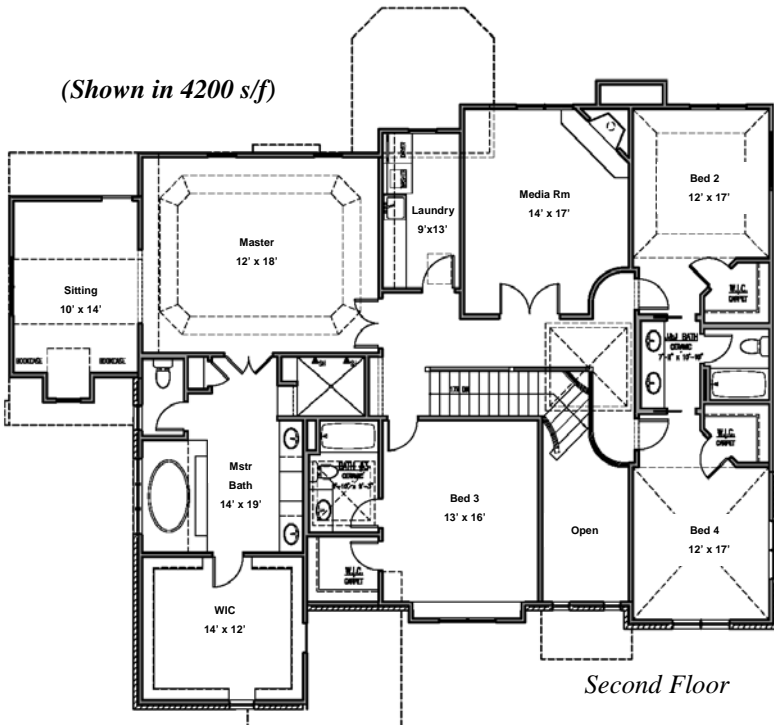

Second Floor