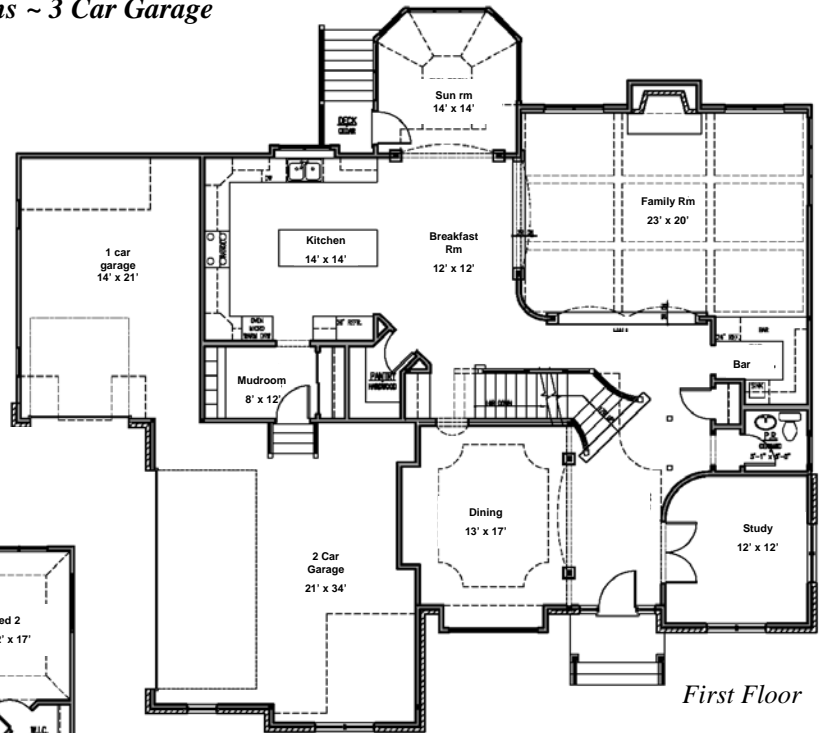

The CHRISTYN

Alternate Elevation

Alternate Elevation

Offered in: 3800 & 4200 sq/ft ~ 4 Bedroom ~ 3.5 Baths ~ 3 Car Garage

**Ask Us to Customize
ANY Plan for YOU!**

Visit Us:

Our Model/Sales Center is located in Plainfield, IL at 26104 Stewart Ridge Drive between 127th street & 119th street on Heggs Road in the New Stewart Ridge Subdivision.