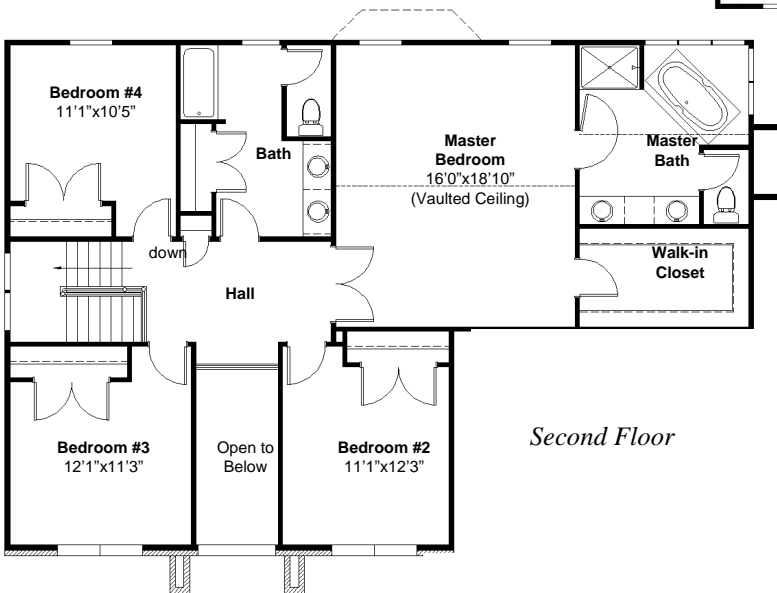

Second Floor