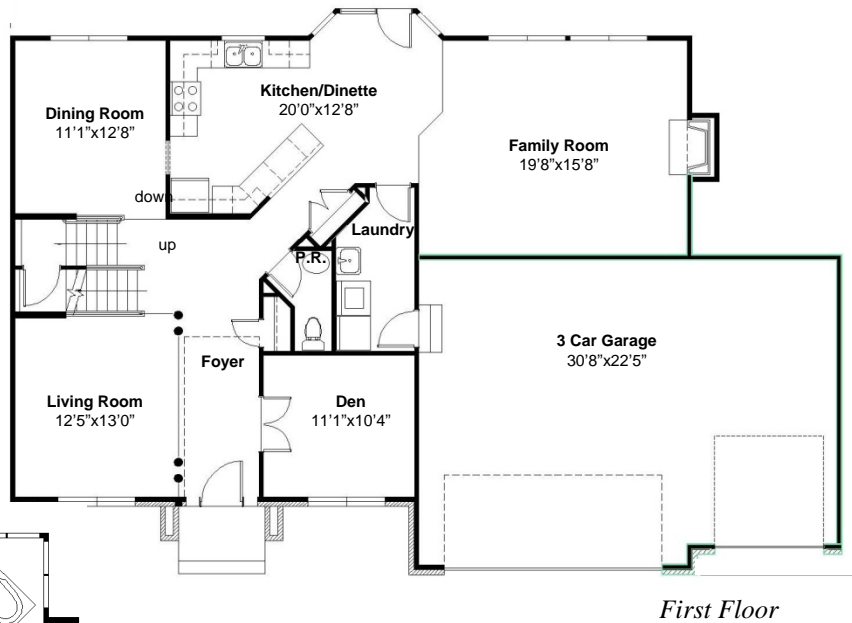

The Casey

Coming Soon!

Offered in: 2700, 3000, 3300 sq/ft ~ 4 Bedroom ~ 3.5 Baths ~ 3 Car Garage

Ask Us to Customize
ANY Plan for YOU!

Visit Us:

Our Model/Sales Center is located in Plainfield, IL at 26104 Stewart Ridge Drive between 127th street & 119th street on Heggs Road in the New Stewart Ridge Subdivision.

(Shown in 2700 s/f)

Virtual Tours @ www.christynhomes.com

Call: 630-728-1611

“Building Homes as Our Own, One Family at a Time...”