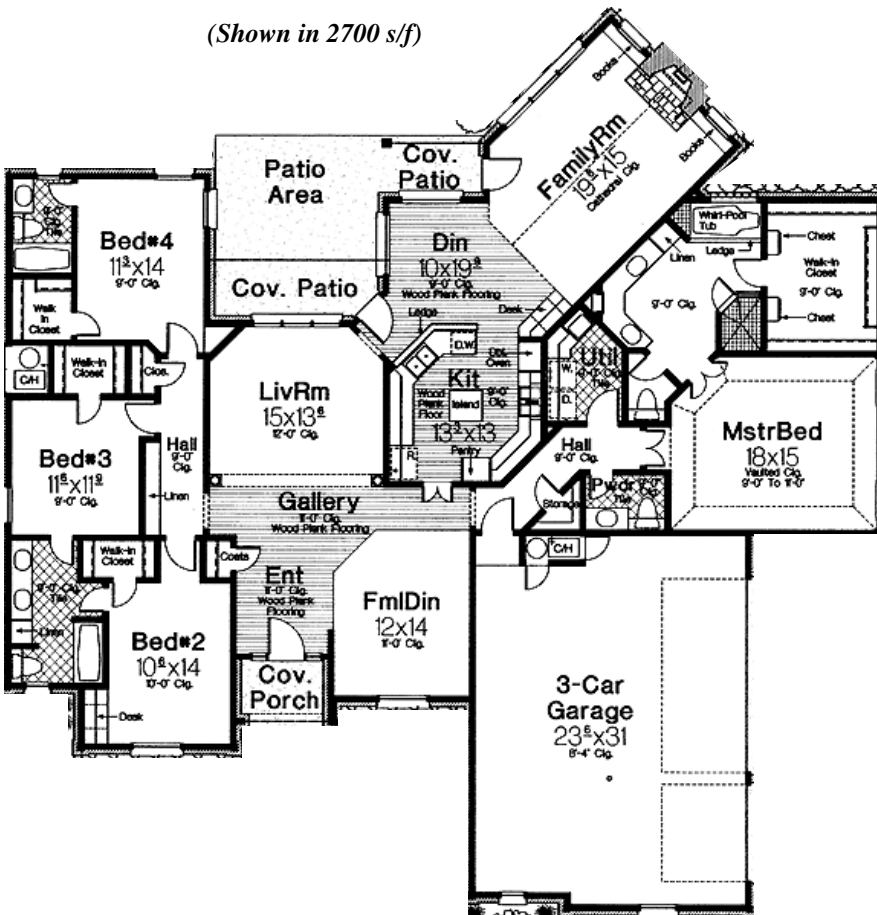

The Ava Grace

Alternate Elevation

Alternate Elevation

Offered in: 2500, 2700, 3000 sq/ft ~ 4 Bedroom ~ 3.5 Baths ~ 3 Car Garage

(Shown in 2700 s/f)

Ask Us to Customize
ANY Plan for YOU!

Visit Us:

Our Model/Sales Center is located in Plainfield, IL at 26104 Stewart Ridge Drive between 127th street & 119th street on Heggs Road in the New Stewart Ridge Subdivision.